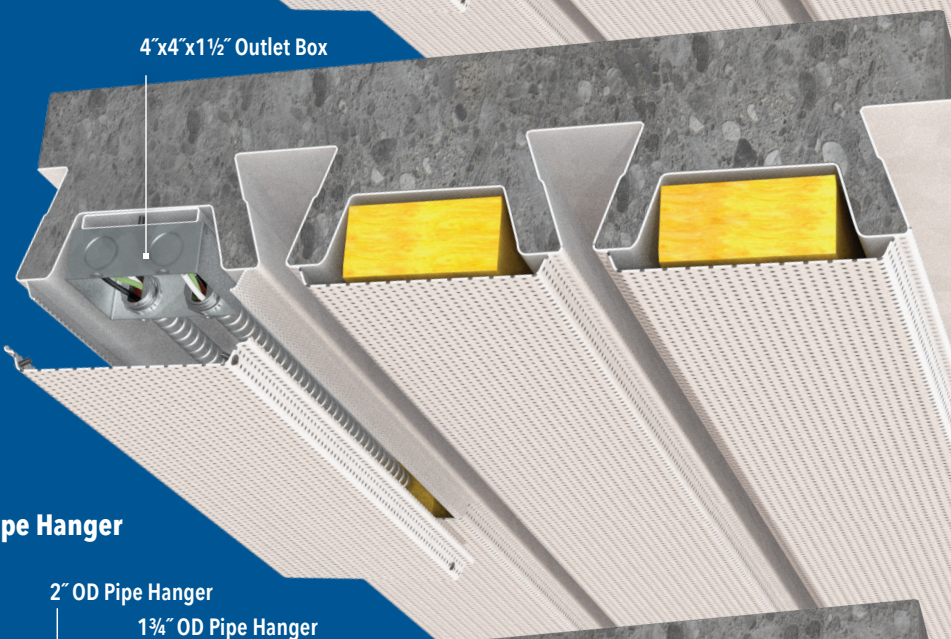

Electrical Box

Pipe Hanger