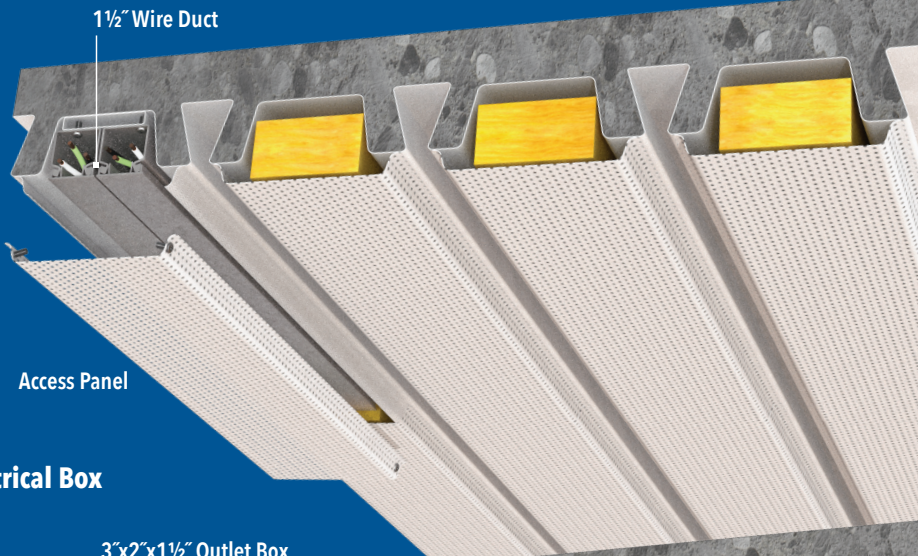

Toris CA

Hidden Utilities Feature

Toris Composite Floor Deck Ceiling Systems provide a concrete form for a structural floor while providing an acoustical/architectural ceiling underneath. This system was engineered to house various hidden utilities within the cells of the deck while providing access through removable panels along the system ribs. It is no longer necessary to expose electrical systems, wire ducts, sprinkler pipes, or strut channels when designing a facility with multiple floors. Toris Composite Floors/Ceilings allow a consistent floor to floor aesthetic while providing architectural appeal.

Wire Duct

Electrical Box