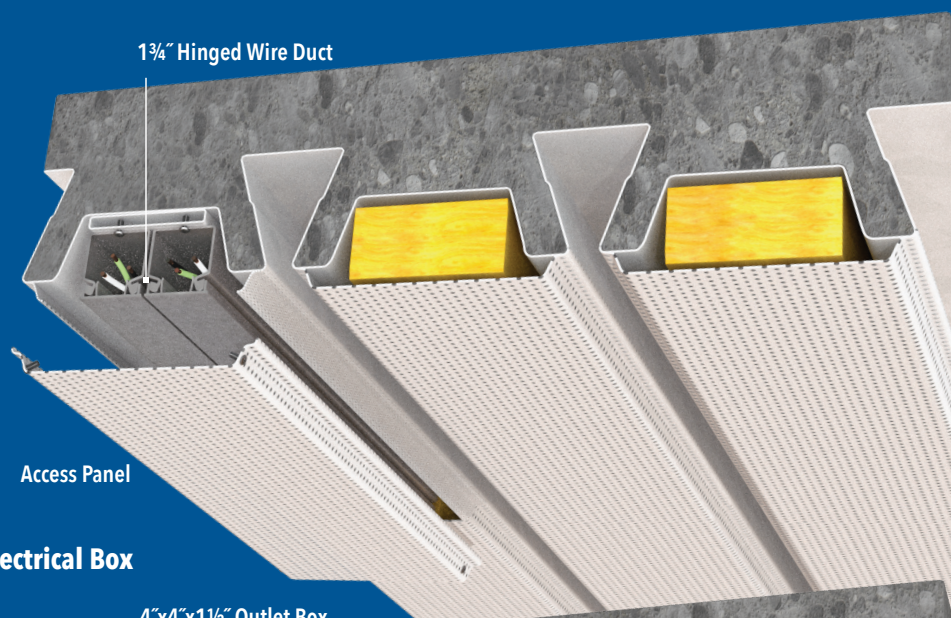

Toris 4CA

Hidden Utilities Feature

Toris Composite Floor Deck Ceiling Systems provide a concrete form for a structural floor while providing an acoustical/architectural ceiling underneath. This system was engineered to house various hidden utilities within the cells of the deck while providing access through removable panels along the system ribs. It is no longer necessary to expose electrical systems, wire ducts, sprinkler pipes, or strut channels when designing a facility with multiple floors. Toris Composite Floors/Ceilings allow a consistent floor to floor aesthetic while providing architectural appeal.

EPIC METALS®

877-696-3742 toll-free
412-351-3913 tel
epicmetals.com

© 2018 EPIC Metals Corporation

Hinged Wire Duct