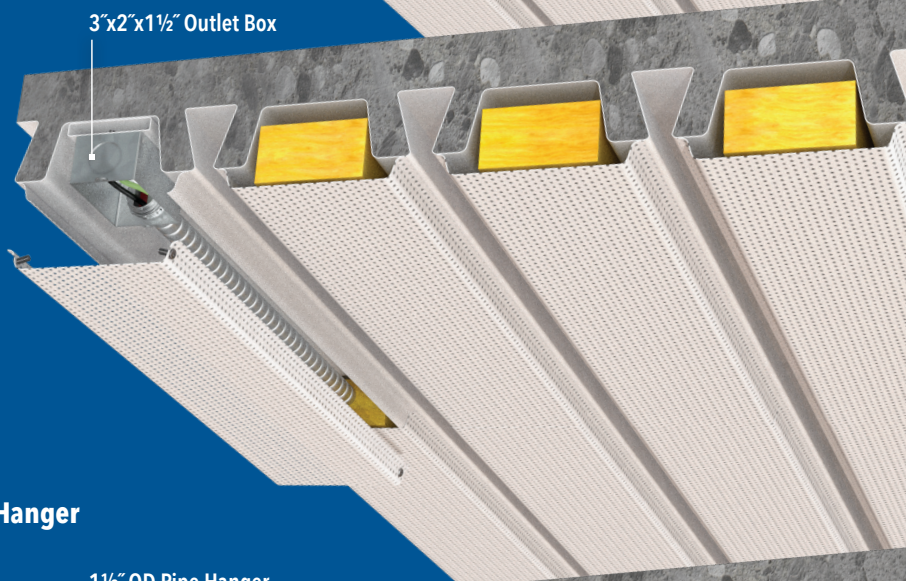

Pipe Hanger